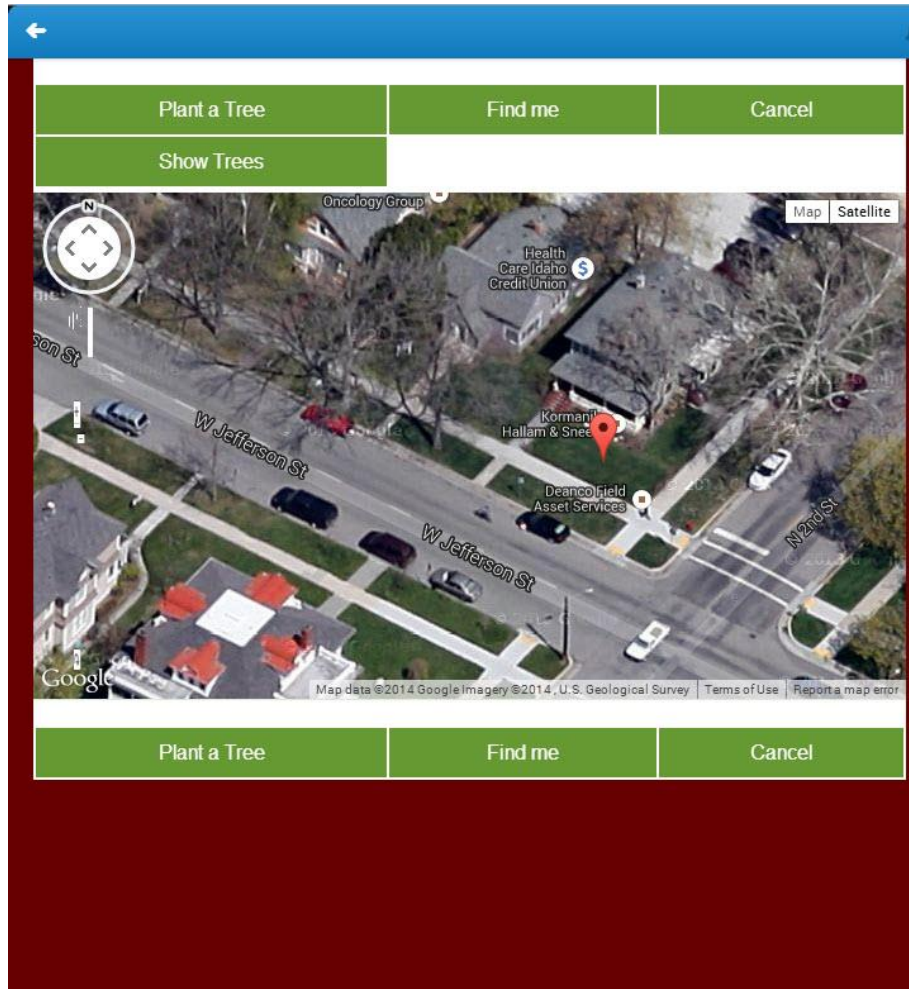

 2617 Ellenbrook Drive

• • •

[Edit](#) [Clone](#) [Review Map](#) [▼](#)

INFORMATION

Location 2617 Ellenbrook Drive	Location Status Owned
Location Type House	Account Individual
	Primary Contact John Doe
Site Name	Tenant
Location Street 2617 Ellenbrook Drive	
Location City Rancho Cordova	Cross Street
Location State CA	Thomas Guide Grid Number
Location Zip	Gate Code

Tree Edit
New Tree

Tree Edit

Information | = Required Information

Direct Shade Distance	<input type="text"/>	Direct Shade Orientation	--None--
Tree Species	Red Maple	Location	2617 Ellenbrook Drive
Color	Red	Tree Program Classification	--None--
Community Shade Tree	<input checked="" type="checkbox"/>	Lot Side	--None--
Project Name	--None--	Tree Status	To be Validated
Neighbor Shading Notes	<input type="text"/>	Reserved Until Date	<input type="text" value="3/21/2014"/>
Resite	<input type="checkbox"/>	Forester	Idealist Consulting