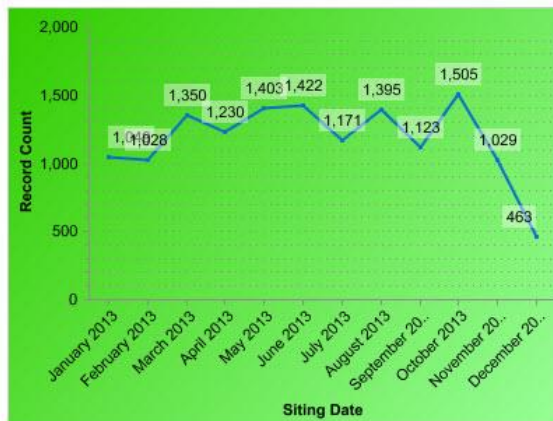

Tree	Name	Species	Direct Shade Distance	Direct Shade Orientation	Siting Date	Delivery Date
A	Tree - 46542	Red Maple	15	SE	2/27/2014	

Send Email Cancel

2014 Trees Sited

2013 Trees Sited

2014 Trees Delivered