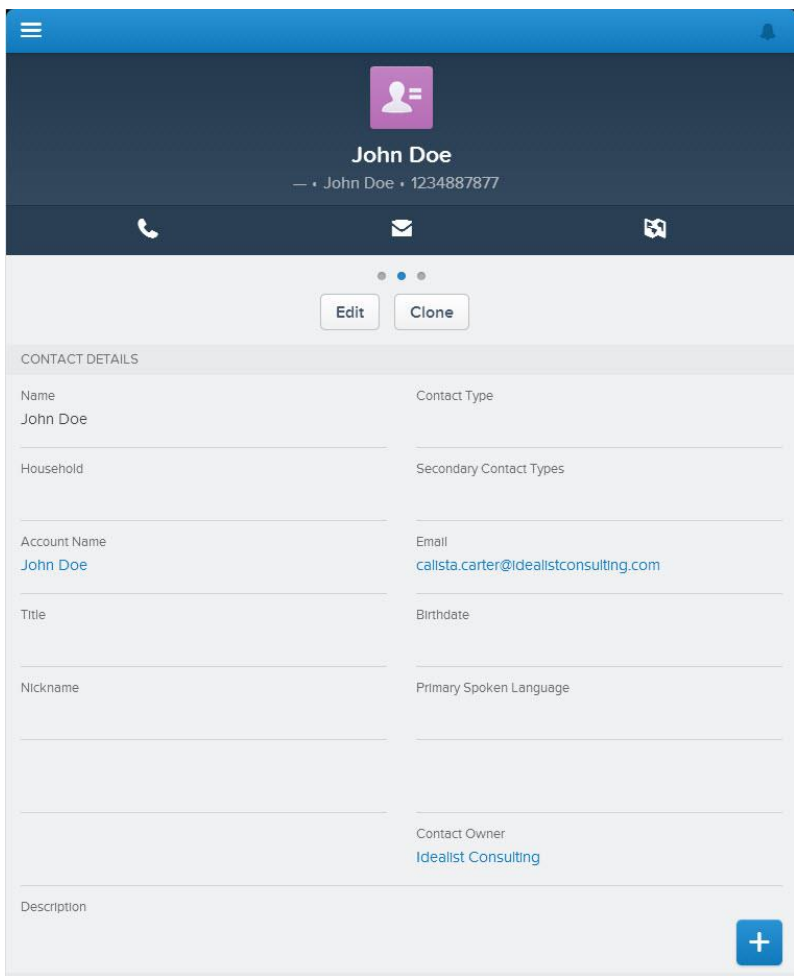

Tree	Name	Species	Direct Shade Distance	Direct Shade Orientation	Siting Date	Delivery Date
A	Tree - 46542	Red Maple	15	SE	2/27/2014	

Send Email Cancel

2014 Trees Sited

2013 Trees Sited

2014 Trees Delivered