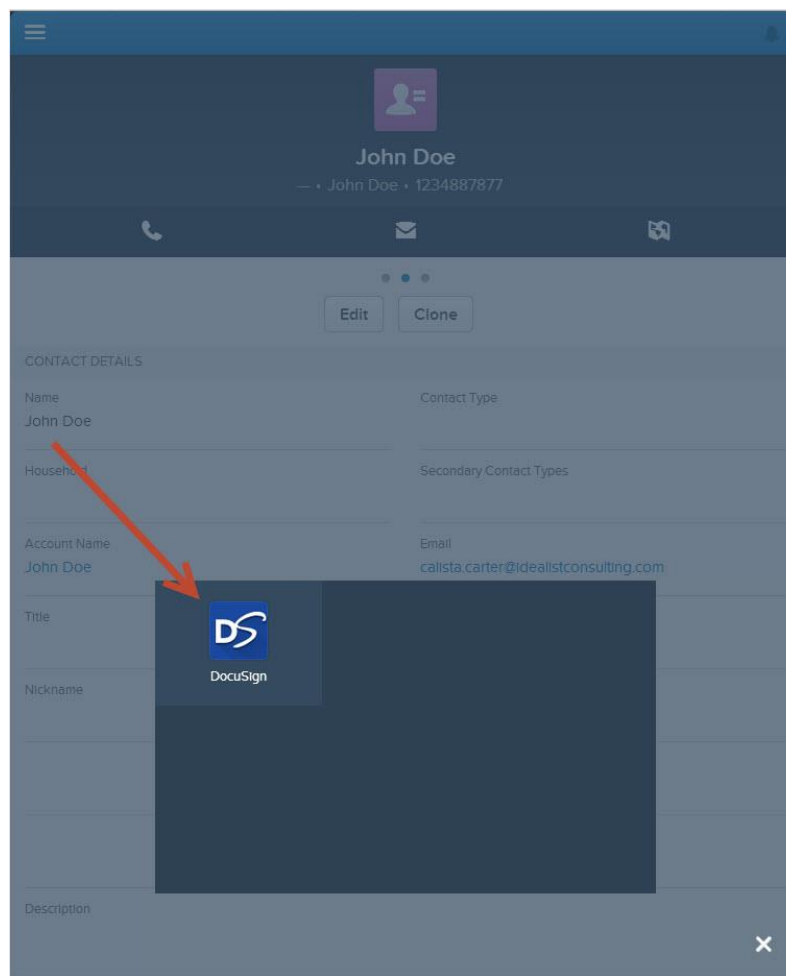

Tree	Name	Species	Direct Shade Distance	Direct Shade Orientation	Siting Date	Delivery Date
A	Tree - 46542	Red Maple	15	SE	2/27/2014	

Send Email Cancel

2014 Trees Sited

2013 Trees Sited

2014 Trees Delivered