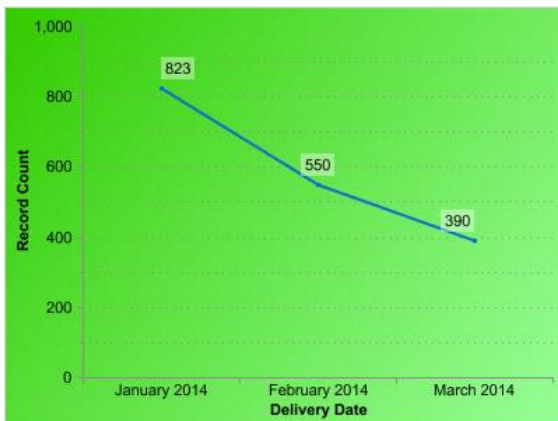

Tree	Name	Species	Direct Shade Distance	Direct Shade Orientation	Siting Date	Delivery Date
A	Tree - 46542	Red Maple	15	SE	2/27/2014	

Send Email Cancel

2014 Trees Sited

2013 Trees Sited

2014 Trees Delivered