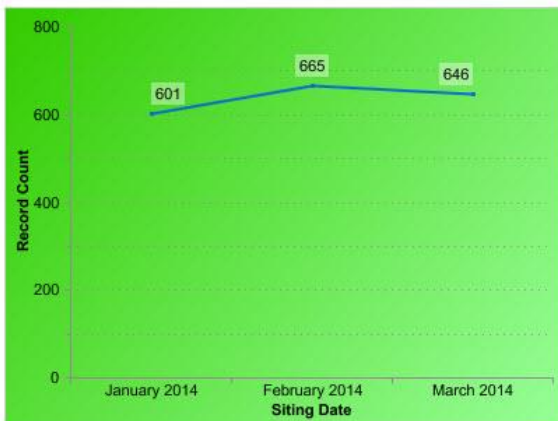

Tree	Name	Species	Direct Shade Distance	Direct Shade Orientation	Siting Date	Delivery Date
A	Tree - 46542	Red Maple	15	SE	2/27/2014	

Send Email Cancel

2014 Trees Sited

2013 Trees Sited

2014 Trees Delivered